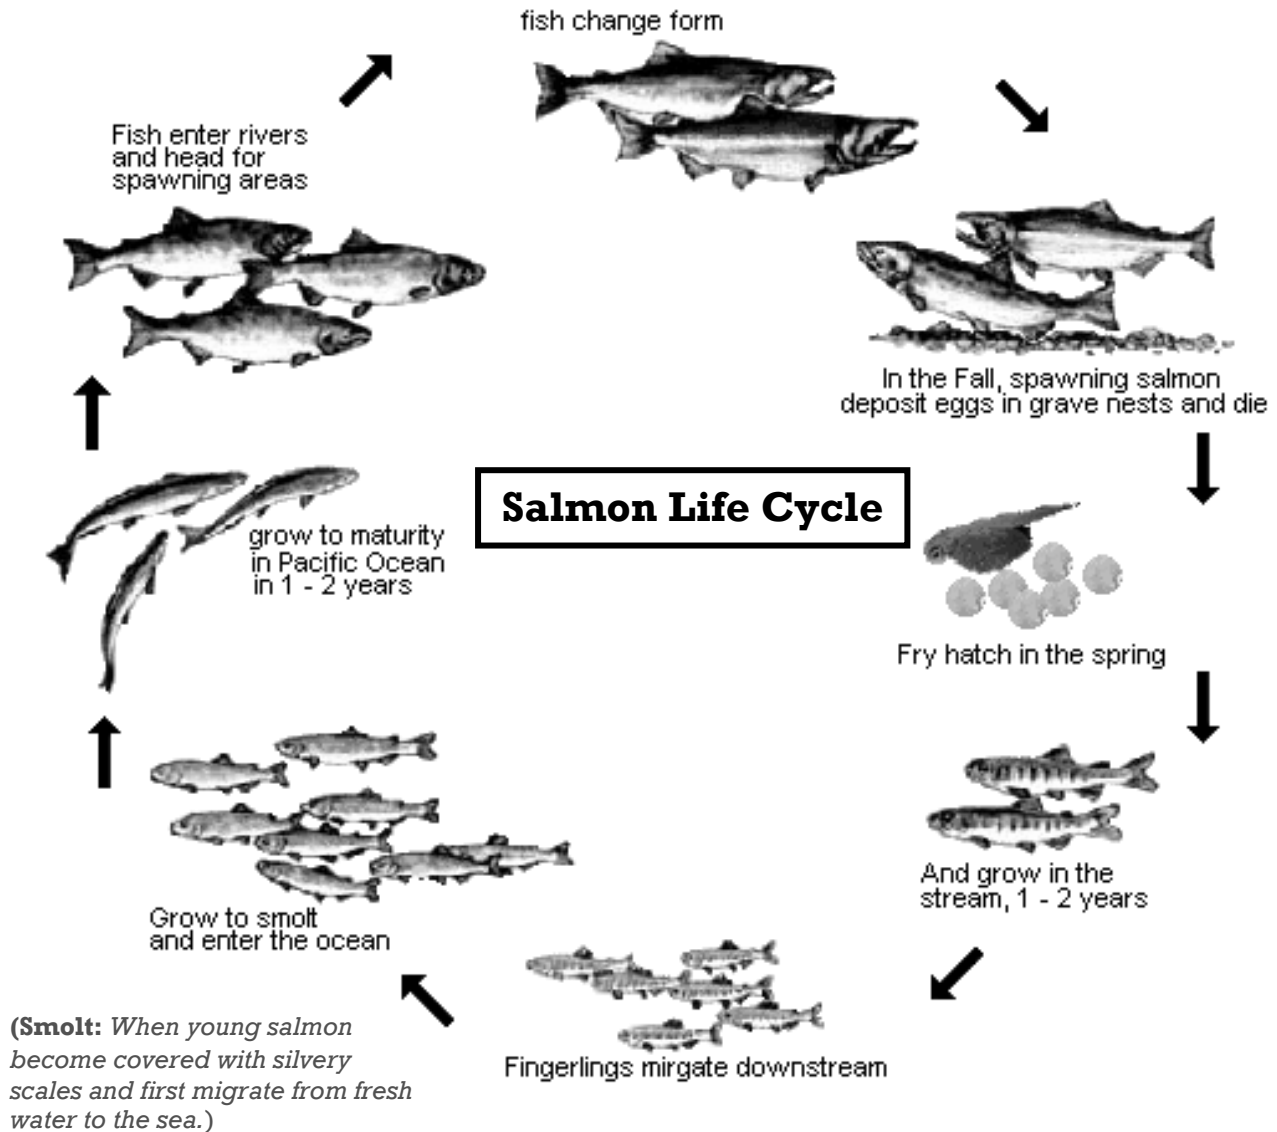

# Redwood Giants

The **Redwood Forest** is a very important habitat for many Pacific salmon species. Use this diagram of the **salmon life cycle** to answer the questions on the other side of this page.

Length of life cycle varies with species and conditions.

## TRUE OR FALSE?

1. Salmon spend their entire lives in the Pacific Ocean. \_\_\_\_\_
2. After the female salmon lay their eggs and the males fertilize them, the adults swim back to the ocean. \_\_\_\_\_
3. Eggs are deposited and fertilized in the fall, but the salmon fry do not leave the gravel nests until the spring. \_\_\_\_\_
4. Salmon are purple when they enter the rivers and head for the spawning areas. \_\_\_\_\_