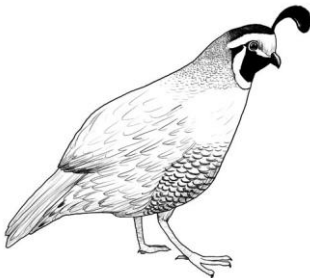

California Wildlife

WildCare came to your school and we learned about California Wildlife.
Draw a line from the **animal on the left** to its **food on the right** then color them in!

Bobcat

Plants

Black Tailed Deer

Mosquito

Little Brown Bat

Grass Seeds

California Quail

Hare

California Wildlife

WildCare came to your school and we learned about California Wildlife.

DAY OR NIGHT?

Connect the **nocturnal** (nighttime) animals with the NIGHT.

Connect the **diurnal** (daytime) animals with the DAY.

Great Horned Owl

Raccoon

DAY

Rattlesnake

NIGHT

Snowy Egret

Striped Skunk

Turkey Vulture